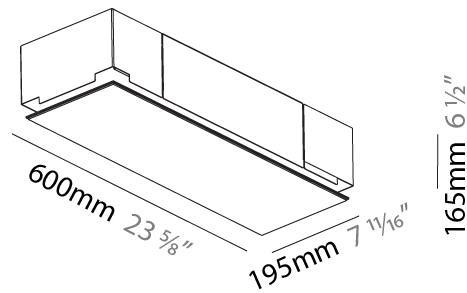

GENERAL

Series: Pi2
Subseries: Pi2 Whiteline
Brand: Prolicht
Division: Architectural
Mounting Type: Trimless
Mounting Location: Ceiling
Subcategory: Ambient

PHYSICAL

Shape: Rectangle
Length (mm): 600
Length (in): 23 5/8
Width (mm): 195
Width (in): 7 11/16
Depth (mm): 165
Depth (in): 6 1/2
Ceiling Thickness (mm): 10 / 12.5 / 15 / 25 / 30
Ceiling Thickness (in): 3/8 or 1/2 or 9/16 or 1 or 1 3/16
Min. Recessing Depth (mm): 180
Min. Recessing Depth (in): 7 1/16
Light Distribution: Direct
Weight (kg): 4.2
Weight (lbs): 9.24
Diffuser: PMMA - Opal
Fixture Material: Extruded Aluminum / Steel
Cut-out Measurements: 635mm / 25" x 230mm / 9 1/16"
Upon Request: Unique Sizes Unique Ceiling Thickness Unique Mounting Depth Spot Inserts

ELECTRICAL

Lamp Type: LED (Zhaga Standard)
Total Output Wattage (W): 19.1
Dimming: [Tri-Mode (Non-Dimming and Phase Dimming (120Vac only) and 0-10V Dimming)](#)
Driver Included: Yes
Driver Location: Integrated
Driver Type: Constant Current - Universal
Driver Class: Class 2
Input Voltage (V): 120 - 277
Constant Current (MA): 500

LED

Color Temperature (°K): [3000](#) / [3500](#) / [4000](#)
Max. Delivered Lumen (lm): 1430 / 1538 / 1570
CRI: >80 CRI
Efficiency (%): 58.2
Lamp Life (hrs): 50000
Upon Request: RGB-W Tunable White Special Color Temperature CRI90

OPTICAL

RATINGS AND CERTIFICATIONS

Certified By: Certified for North American Standards
IP rating: IP20