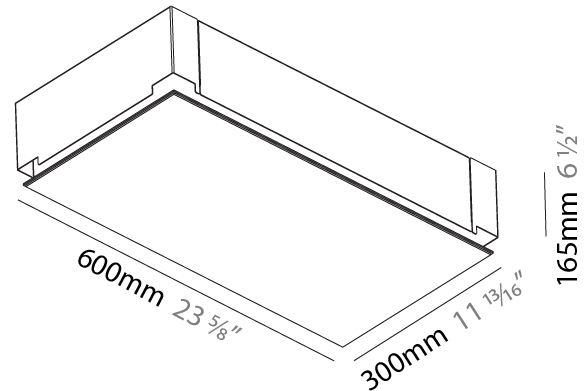

PHYSICAL

Shape: Rectangle
Length (mm): 600
Length (in): 23 5/8
Width (mm): 300
Width (in): 11 13/16
Depth (mm): 165
Depth (in): 6 1/2
Ceiling Thickness (mm): 10 / 12.5 / 15 / 25 / 30
Ceiling Thickness (in): 3/8 or 1/2 or 9/16 or 1 or 1 3/16
Min. Recessing Depth (mm): 180
Min. Recessing Depth (in): 7 1/16
Light Distribution: Direct
Weight (kg): 6.557
Weight (lbs): 14.53
Diffuser: PMMA - Opal
Fixture Material: Extruded Aluminum / Steel
Cut-out Measurements: 635mm / 25" x 335mm / 13 3/16"
Upon Request: Unique Sizes Unique Ceiling Thickness Unique Mounting Depth Spot Inserts

ELECTRICAL

Lamp Type: LED (Zhaga Standard)
Input Wattage (W): 26
Total Output Wattage (W): 23
Dimming: Tri-Mode (Non-Dimming and Phase Dimming (120Vac only) and 0-10V Dimming)
Driver Included: Yes
Driver Location: Integrated
Driver Type: Constant Current - Universal
Driver Class: Class 2
Input Voltage (V): 120 - 277
Constant Current (MA): 350

LED

Color Temperature (*K): 3000 / 3500 / 4000
Max. Delivered Lumen (lm): 1940 / 1970 / 2010
CRI: >80 CRI
Efficiency (%): 0.651
Lamp Life (hrs): 50000
Upon Request: RGB-W Tunable White Special Color Temperature CRI90

OPTICAL

RATINGS AND CERTIFICATIONS

Certified By: Certified for North American Standards
IP rating: IP20

PROJECT
TYPE
SPECIFIER
QUANTITY
DATE