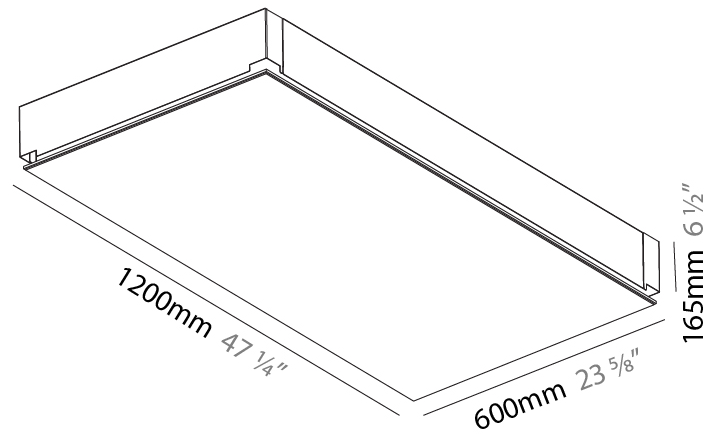

PHYSICAL

Shape: Rectangle
Length (mm): 1200
Length (in): 47 1/4
Width (mm): 600
Width (in): 23 5/8
Depth (mm): 165
Depth (in): 6 1/2
Ceiling Thickness (mm): 10 / 12.5 / 15 / 25 / 30
Ceiling Thickness (in): 3/8 or 1/2 or 9/16 or 1 or 1 3/16
Min. Recessing Depth (mm): 180
Min. Recessing Depth (in): 7 1/16
Light Distribution: Direct
Weight (kg): 22.217
Weight (lbs): 48.88
Diffuser: PMMA - Opal
Fixture Material: Extruded Aluminum / Steel
Cut-out Measurements: 1235mm / 48 5/8" x 635mm / 25"
Upon Request: Unique Sizes Unique Ceiling Thickness Unique Mounting Depth Spot Inserts

ELECTRICAL

Lamp Type: LED (Zhaga Standard)
Input Wattage (W): 110
Total Output Wattage (W): 92
Dimming: Tri-Mode (Non-Dimming and Phase Dimming (120Vac only) and 0-10V Dimming)
Driver Included: Yes
Driver Location: Integrated
Driver Type: Constant Current - Universal
Driver Class: Class 2
Input Voltage (V): 120 - 277
Constant Current (MA): 350

LED

Color Temperature (*K): 3000 / 3500 / 4000
Max. Delivered Lumen (lm): 8690 / 8830 / 9010
CRI: >80 CRI
Efficiency (%): 0.651
Lamp Life (hrs): 50000
Upon Request: RGB Tunable White Special Color Temperature CRI90

OPTICAL

RATINGS AND CERTIFICATIONS

Certified By: Certified for North American Standards
IP rating: IP20

PROJECT
TYPE
SPECIFIER
QUANTITY
DATE