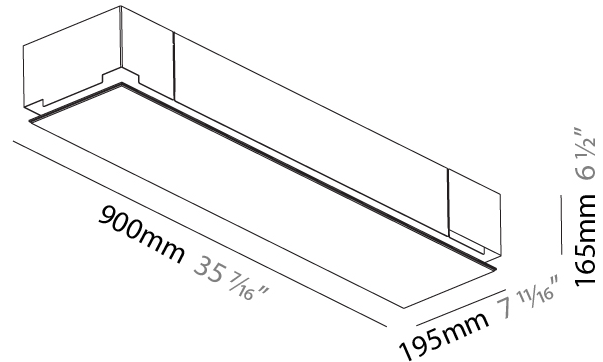

GENERAL

Series: Pi2
Subseries: Pi2 Whiteline
Brand: Prolicht
Division: Architectural
Mounting Type: Trimless
Mounting Location: Ceiling
Subcategory: Ambient

PHYSICAL

Shape: Rectangle
Length (mm): 900
Length (in): 35 7/16
Width (mm): 195
Width (in): 7 11/16
Depth (mm): 165
Depth (in): 6 1/2
Ceiling Thickness (mm): 10 / 12.5 / 15 / 25 / 30
Ceiling Thickness (in): 3/8 or 1/2 or 9/16 or 1 or 1 3/16
Min. Recessing Depth (mm): 180
Min. Recessing Depth (in): 7 1/16
Light Distribution: Direct
Weight (kg): 6.1
Weight (lbs): 13.42
Diffuser: PMMA - Opal
Fixture Material: Extruded Aluminum / Steel
Cut-out Measurements: 935mm / 36 13/16" x 230mm / 9 1/16"
Upon Request: Unique Sizes Unique Ceiling Thickness Unique Mounting Depth Spot Inserts

ELECTRICAL

Lamp Type: LED (Zhaga Standard)
Total Output Wattage (W): 28.7
Dimming: [Tri-Mode (Non-Dimming and Phase Dimming (120Vac only) and 0-10V Dimming)](#)
Driver Included: Yes
Driver Location: Integrated
Driver Type: Constant Current - Universal
Driver Class: Class 2
Input Voltage (V): 120 - 277
Constant Current (MA): 500

LED

Color Temperature (°K): 3000 / 3500 / 4000
Max. Delivered Lumen (lm): 2340 / 2518 / 2570
CRI: >80 CRI
Efficiency (%): 59.6
Lamp Life (hrs): 50000
Upon Request: RGB-W Tunable White Special Color Temperature CRI90

OPTICAL

RATINGS AND CERTIFICATIONS

Certified By: Certified for North American Standards
IP rating: IP20