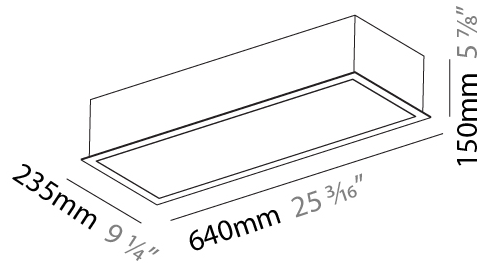

GENERAL

Series: Pi2
Subseries: Pi2 Whiteline
Brand: Prolicht
Division: Architectural
Mounting Type: Recessed
Mounting Location: Ceiling

PHYSICAL

Shape: Rectangle
Length (mm): 640
Length (in): 25 3/16
Width (mm): 235
Width (in): 9 1/4
Depth (mm): 150
Depth (in): 5 7/8
Ceiling Thickness (mm): 10 / 12.5 / 15 / 25 / 30
Ceiling Thickness (in): 3/8 or 1/2 or 9/16 or 1 or 1 3/16
Min. Recessing Depth (mm): 160
Min. Recessing Depth (in): 6 3/16
Light Distribution: Direct
Weight (kg): 4.274
Weight (lbs): 9.40
Diffuser: PMMA - Opal or Micro-Prism
Fixture Finish: SSR / BKV / CWI / CRY / HAB / UFT / ITA / RUA / FTG / MYG / LOD / PUS / FRO / FUP / KIA / POP / BLS / SPG / MEY / GOH / GUM / CHC / COM / ABZ / JAG / OBR / MOS / ROR
Fixture Material: Aluminum
Cut-out Measurements: 625mm / 24 5/8" x 220mm / 8 11/16"

ELECTRICAL

Lamp Type: LED (Zhaga Standard)
Total Output Wattage (W): 19
Dimming: Tri-Mode (Non-Dimming and Phase Dimming (120Vac only) and 0-10V Dimming)
Driver Included: Yes
Driver Location: Integrated
Driver Type: Constant Current - Universal
Driver Class: Class 2
Input Voltage (V): 120 - 277
Constant Current (MA): 500

LED

Color Temperature (°K): 3000 / 3500 / 4000
Max. Delivered Lumen (lm): 1430 / 1539 / 1570
CRI: >80 CRI
Efficiency (%): 0.516
Lamp Life (hrs): 50000

OPTICAL

RATINGS AND CERTIFICATIONS

Certified By: Certified for North American Standards
IP rating: IP20