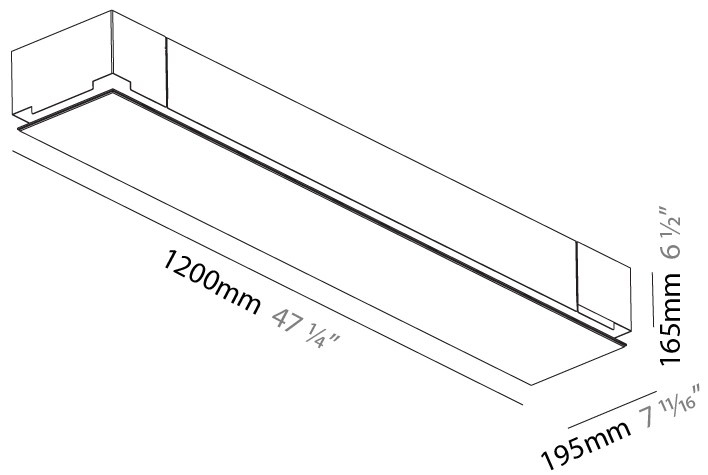

GENERAL

Series: Pi2
Subseries: Pi2 Whiteline
Brand: Prolicht
Division: Architectural
Mounting Type: Trimless
Mounting Location: Ceiling
Subcategory: Ambient

PHYSICAL

Shape: Rectangle
Length (mm): 1200
Length (in): 47 1/4
Width (mm): 195
Width (in): 7 11/16
Depth (mm): 165
Depth (in): 6 1/2
Ceiling Thickness (mm): 10 / 12.5 / 15 / 25 / 30
Ceiling Thickness (in): 3/8 or 1/2 or 9/16 or 1 or 1 3/16
Min. Recessing Depth (mm): 180
Min. Recessing Depth (in): 7 1/16
Light Distribution: Direct
Weight (kg): 7.9
Weight (lbs): 17.38
Diffuser: PMMA - Opal
Fixture Material: Extruded Aluminum / Steel
Cut-out Measurements: 1235mm / 48 5/8" x 230mm / 9 1/16"
Upon Request: Unique Sizes Unique Ceiling Thickness Unique Mounting Depth Spot Inserts

ELECTRICAL

Lamp Type: LED (Zhaga Standard)
Total Output Wattage (W): 38.3
Dimming: [Tri-Mode (Non-Dimming and Phase Dimming (120Vac only) and 0-10V Dimming)](#)
Driver Included: Yes
Driver Location: Integrated
Driver Type: Constant Current - Universal
Driver Class: Class 2
Input Voltage (V): 120 - 277
Constant Current (MA): 500

LED

Color Temperature (°K): [3000 / 3500 / 4000](#)
Max. Delivered Lumen (lm): 3120 / 3352 / 3420
CRI: >80 CRI
Efficiency (%): 0.606
Lamp Life (hrs): 50000
Upon Request: RGB-W Tunable White Special Color Temperature CRI90

OPTICAL

RATINGS AND CERTIFICATIONS

Certified By: Certified for North American Standards
IP rating: IP20